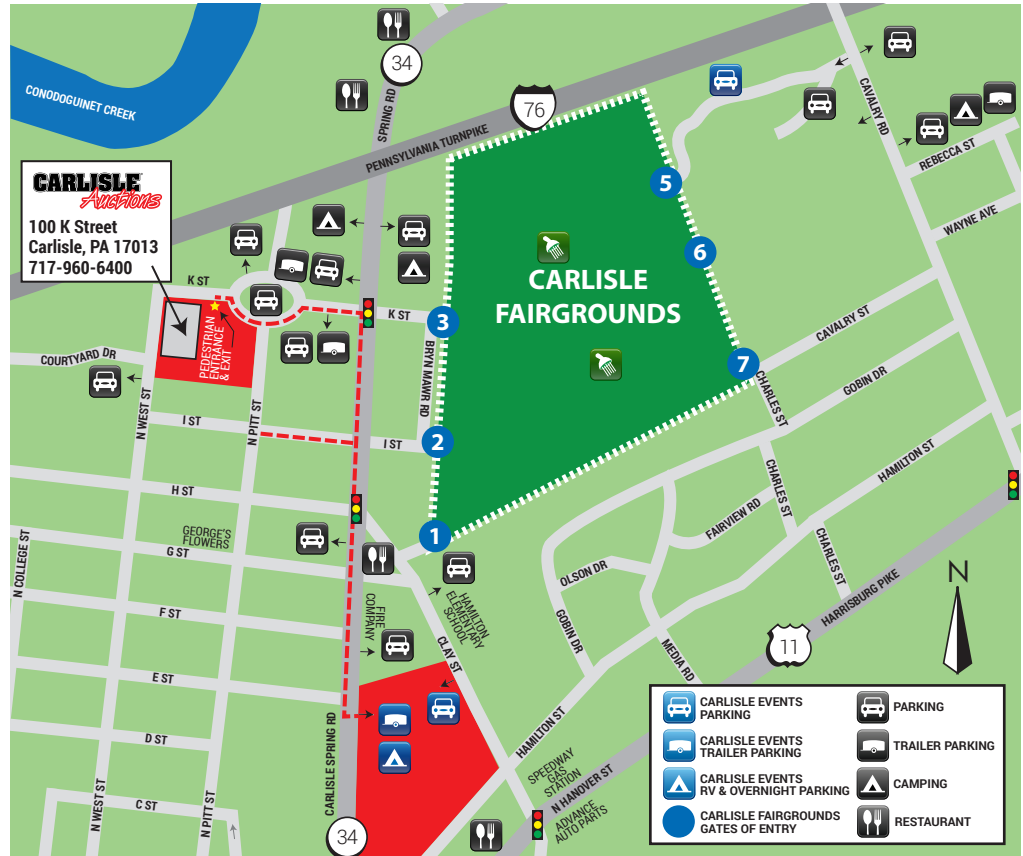

FALL CARLISLE COLLECTOR CAR AUCTION

AUCTION LOCATION: Carlisle Expo Center, 100 K St., Carlisle, PA 17013

PARKING OPTIONS

• CARLISLE AUCTIONS – STANDARD PARKING

On-site parking for our auction at the Carlisle Expo Center is not available, however there are several options close by. Unless marked as such, other parking options are not operated by Carlisle Auctions. Availability of parking is not guaranteed. In addition to the areas marked, many neighboring homeowners offer parking on their property for a fee.

• CARLISLE AUCTIONS – TRUCK & TRAILER PARKING

If you have a larger truck and/or trailer, parking is available for a fee at our Clay Street parking lot, just 7/10 of a mile from the auction. Follow K Street or I Street east to the traffic light on Spring Road, turn right and proceed south to E Street where you will turn left into the Clay Street Lot.

– NEW PROCEDURE – HAULER DROP OFF/PICKUP

• CARLISLE AUCTIONS – HAULER DROP OFF/PICK UP

Hauler drop off/pickup hours are from 7:00 AM to 10:00 PM Tuesday through Saturday. To enter the hauler drop off/pickup area you must enter from the north end of N Pitt Street from K Street. When dropping off and picking up, keep the center lane open for emergency vehicles.